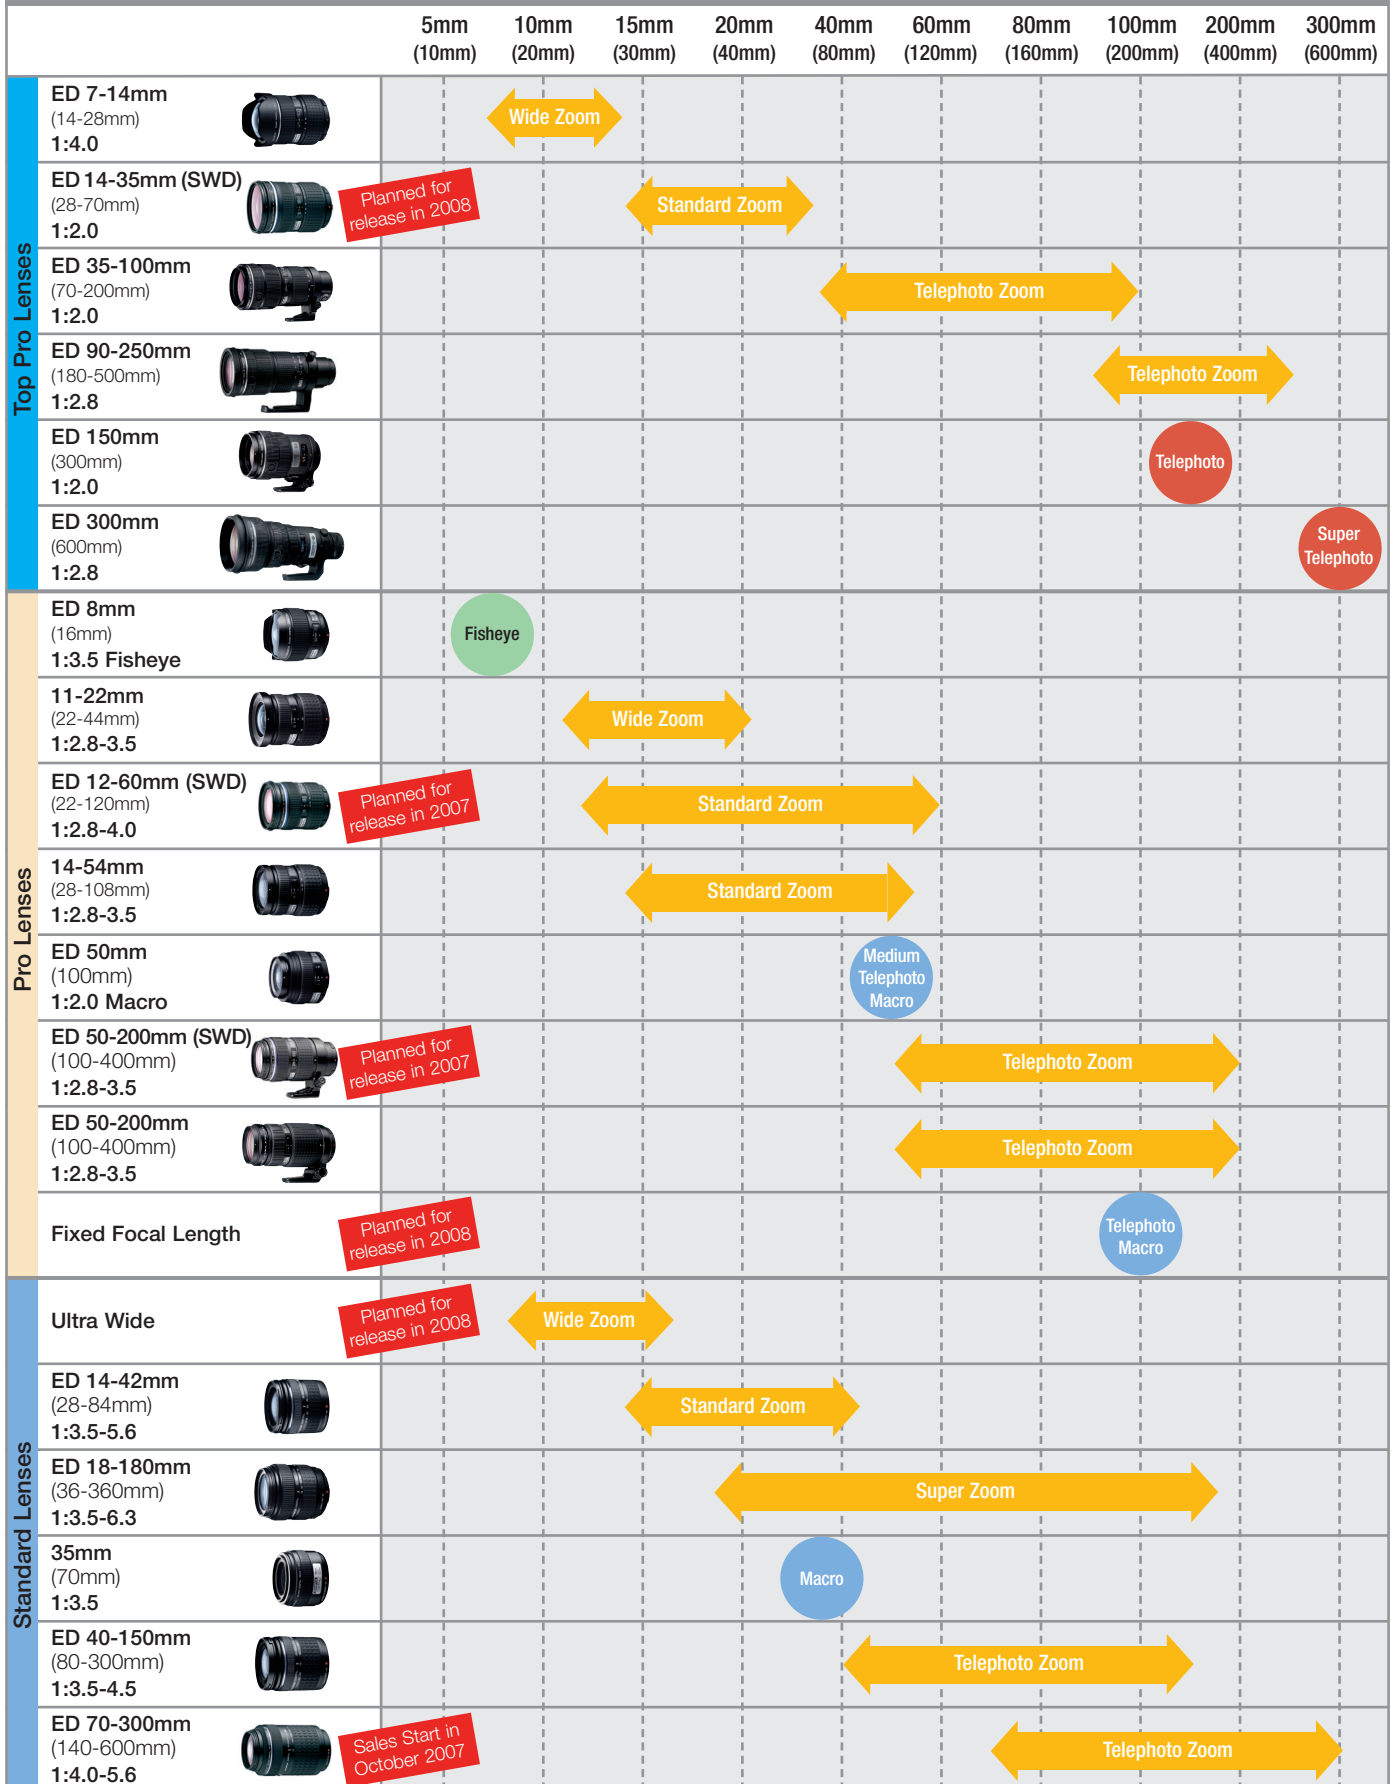

ZUIKO DIGITAL Interchangeable Lens Roadmap

*Specifications and appearance are subject to change without notice. Exact release date not yet determined. Figures in brackets show 35mm equivalents.

Key:  Zoom Lens  Macro Lens  Fixed Focal Length Lens  Fisheye